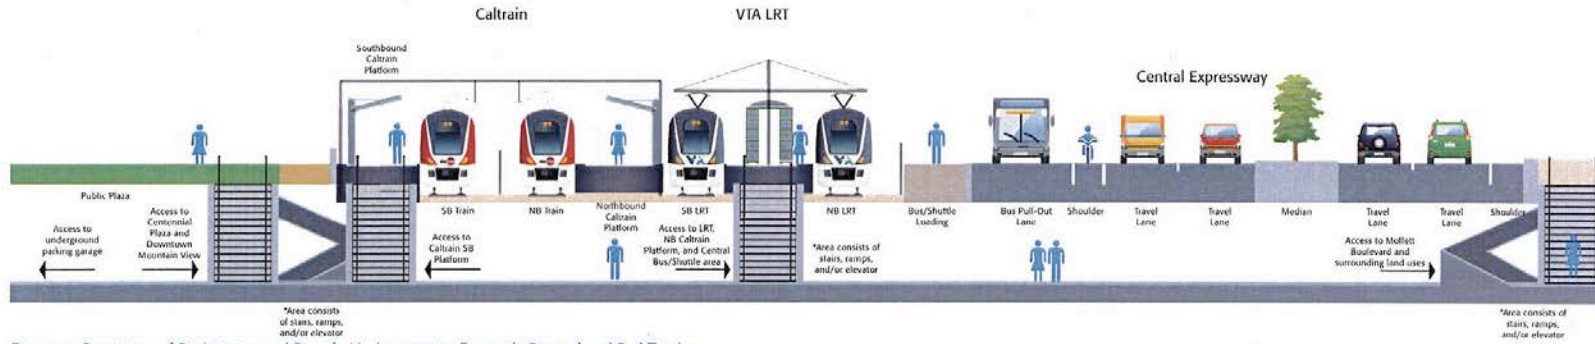

Figure 3 - Mountain View Transit Center Master Plan Concept

Figure 7 - Depiction of Pedestrian and Bicycle Undercrossing Beneath Central and Rail Tracks

Figure 8 - Rendering example of Pedestrian and Bicycle Undercrossing

Figure 9 - Rendering example of Vertical Circulation Plaza providing access from undercrossing to VTA LRT and Caltrain platforms.