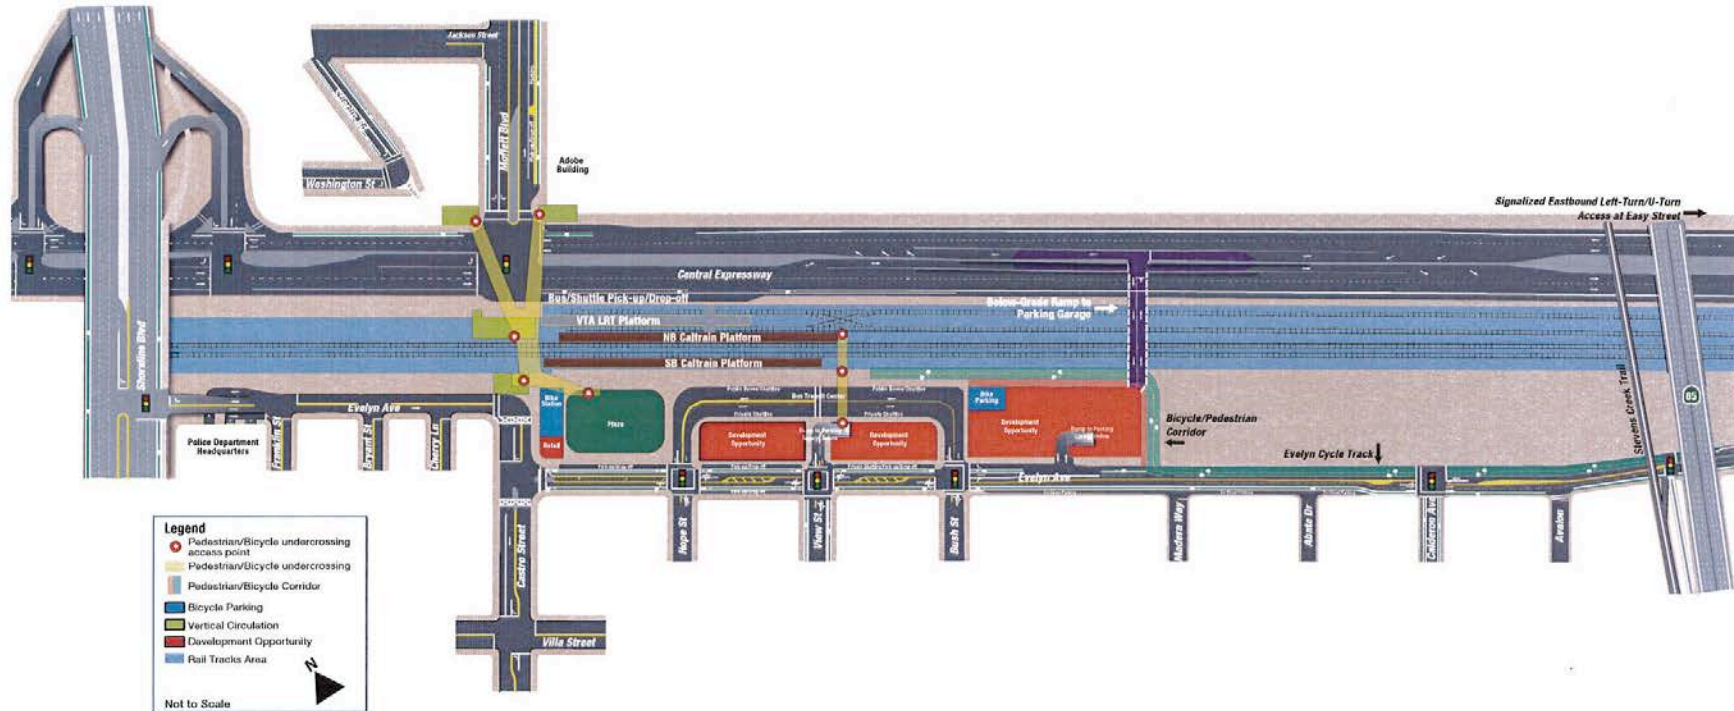


Mayor Lenny Siegel

Mountain View, CA

Caltrain
To SF
Tag On/Off
Here
Caltrain

MAY 2017

MOUNTAIN VIEW TRANSIT CENTER

MASTER PLAN

Executive Summary

Kimley»Horn

Figure 3 - Mountain View Transit Center Master Plan Concept

Figure 7 - Depiction of Pedestrian and Bicycle Undercrossing Beneath Central and Rail Tracks

Figure 8 - Rendering example of Pedestrian and Bicycle Undercrossing

Figure 9 - Rendering example of Vertical Circulation Plaza providing access from undercrossing to VTA LRT and Caltrain platforms.