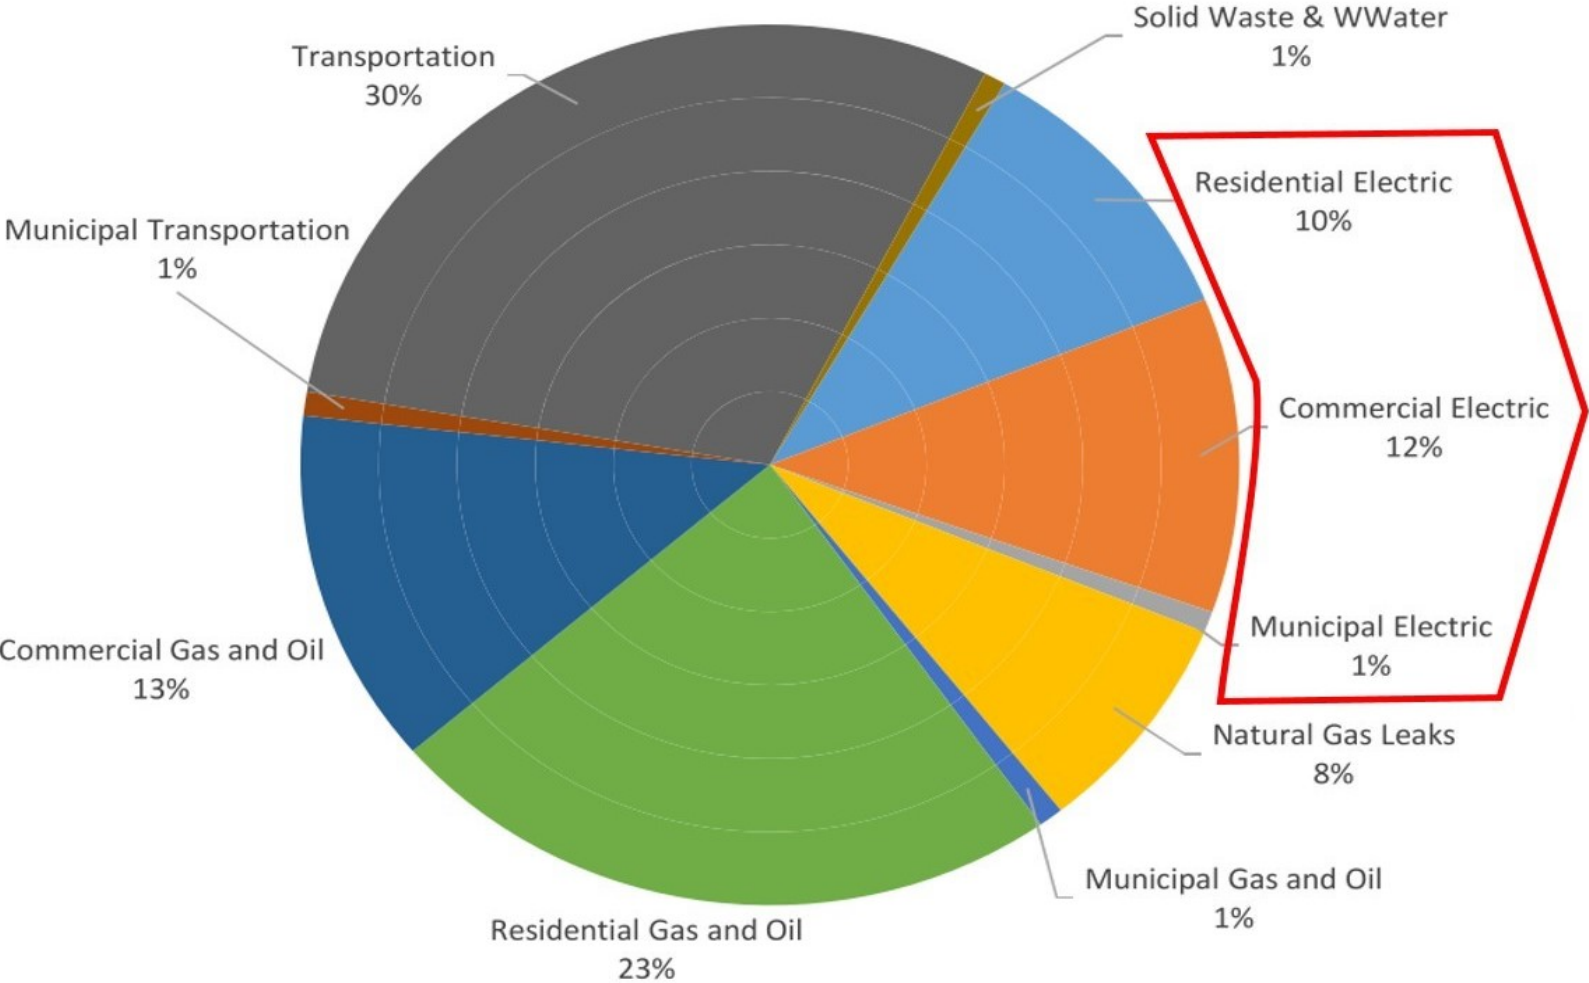

Driving Down Green House Gases:

Mayor Ruthanne Fuller
City of Newton, MA

Newton, MA

- ▶ Population: 88,000
- ▶ Size: 18.3 sq miles
- ▶ Medium Density Residential; Low Commercial and Institutional land use
- ▶ 20% Open Space

Newtonpowerchoice.com

Newton Greenhouse Gas Emissions 2013

Metric Tons Per Year

8 States with Municipal Electric Aggregation

Greener Energy

- Municipal aggregation
- City of Newton purchases electricity for customers
- More renewable power than the utility company
- Fastest way to lower a municipality's greenhouse gas
- Customers can Opt-Up to 100%, Opt-Down or Opt-Out